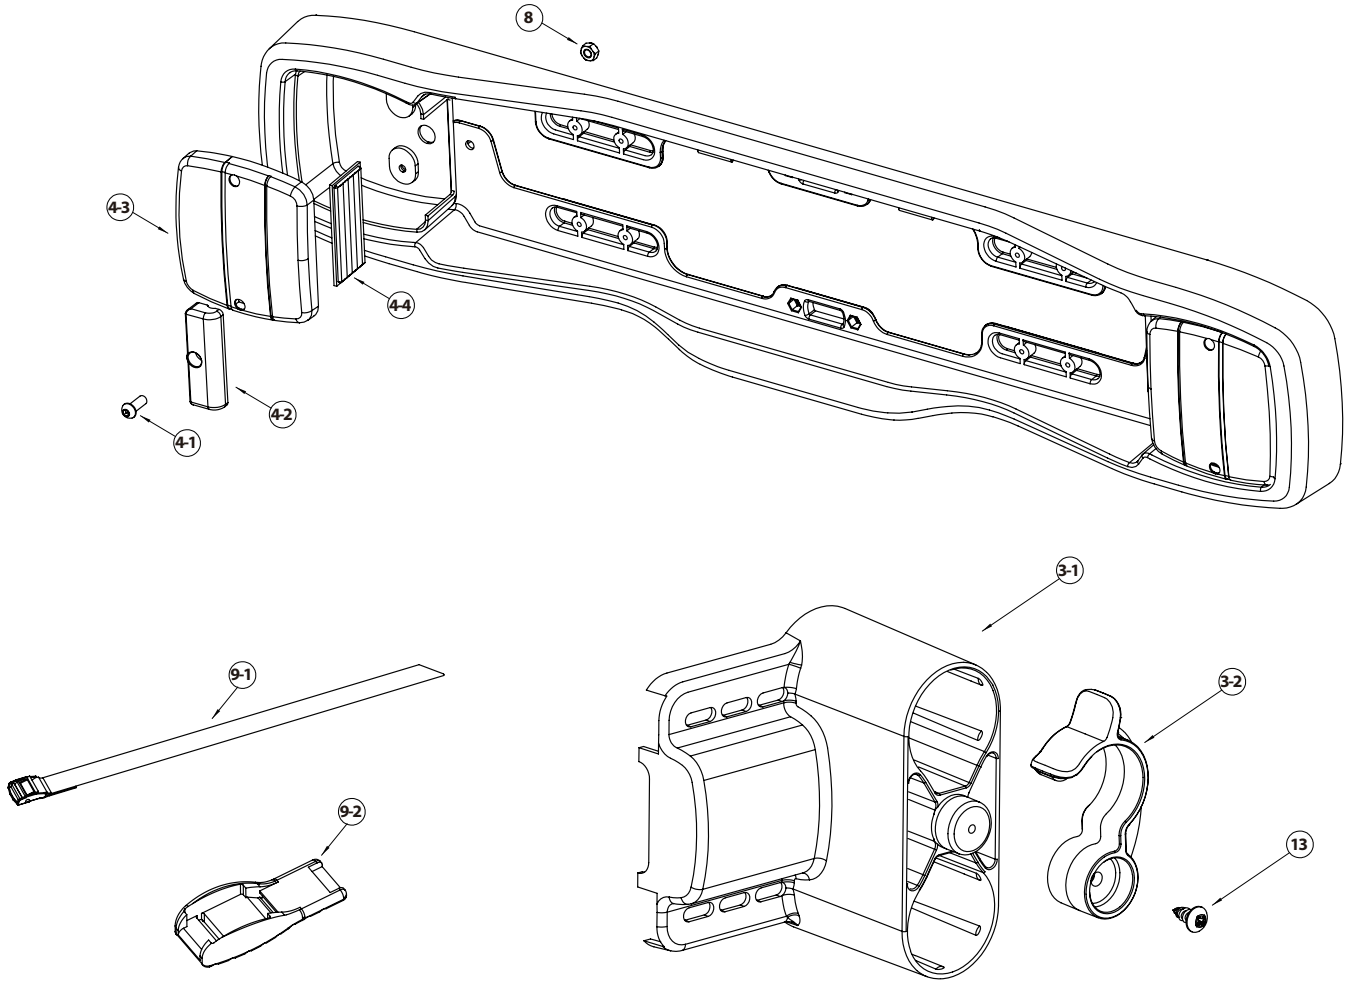

PART	DESCRIPTION	PART NUMBER	QTY.	PACK SIZE	PART	DESCRIPTION	PART NUMBER	QTY.	PACK SIZE
1	Conic Foot Assembly								
2	Bicycle support Assembly								
3	Licence plate bracket								
4	Light completed	47-0113-044-01							
5	Screw M6x65mm	140-1106-018-58							
6	Plastic washer	130-00445-01							
7	Washer Ø6.5 x Ø13	142-1065-003-58							
8	Nylock M6x1.0	141-0106-001-58							
9	Assembled wheel strap								
10	Wheel support	130-00441-01							
11	End Cap	130-00443-01							
12	Screw	140-1680-001-58							
13	Self tapping screw Ø4.75 x 12mm	140-1782-002-58							
14	Allen key	144-00009-56							
15	Wrench cover	130-00513-01							
16	Key K001~K010	47-0113-020-01							
17	Wrench	47-0113-030-01							
18	Safety strap	47-0037-000-01							

PART	DESCRIPTION	PART NUMBER	QTY.	PACK SIZE	PART	DESCRIPTION	PART NUMBER	QTY.	PACK SIZE
1-1	Retainer	47-0113-021-01							
1-2	Locking knob(conic)	47-0113-022-01							
1-3	Washer Ø10.5 x Ø32	47-0113-023-01							
1-4	Conical spring	145-00048-50							
1-5	Conical clamp	118-00033-00							
1-6	Square head bolt M10 x 50mm	47-0113-028-01							
1-7	Carriage bolt M12x70mm	47-0113-028-01							
1-8	Washer Ø13xØ24	142-1130-001-58							
1-9	Nylock Nut M12	47-0113-029-01							
8	Nylock Nut M6x1.0	141-0106-001-58							
9	Assembled wheel strap								
2-1	Frame pad	130-00483-01							
2-2	Adjustment rod	47-0113-041-01							
2-3	Washer Ø5 x Ø12	142-1050-001-58							
2-4	Nylock Nut M5x0.8	141-0105-001-58							
2-5	Hex bolt M6x95mm	140-0306-040-58							
2-6	Washer Ø6.5 x Ø19	142-1065-005-58							
2-7	U frame end cap	130-00449-01							
2-8	End cap	130-00340-01							