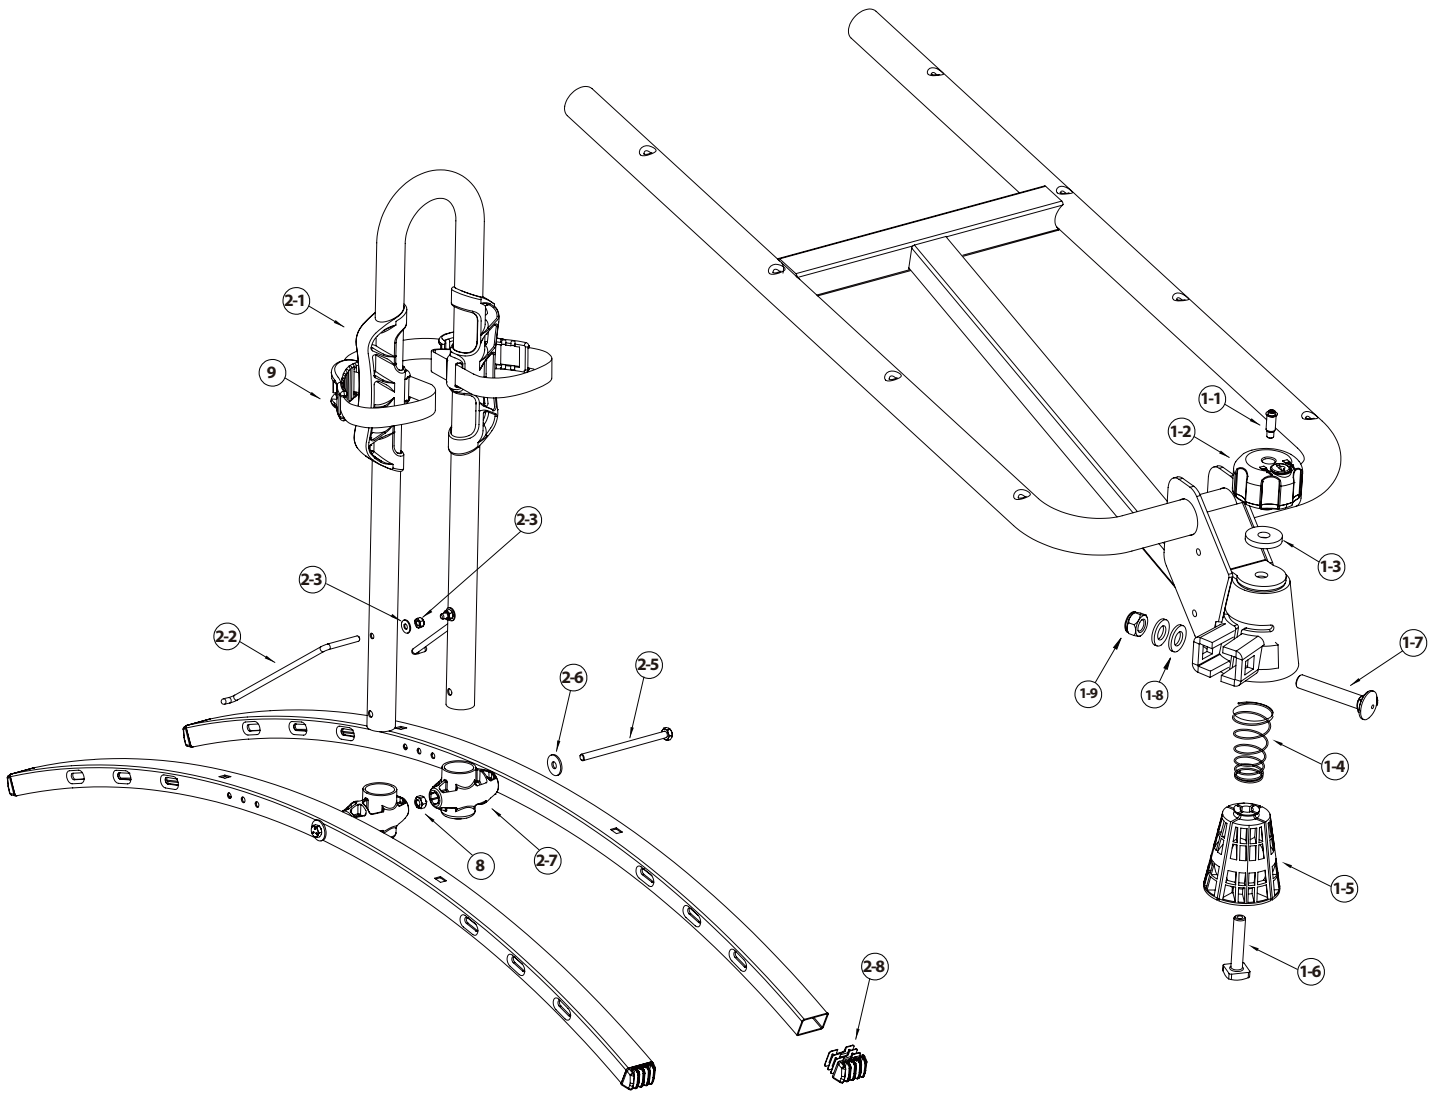

PART	DESCRIPTION	PART NUMBER	QTY.	PACK SIZE	PART	DESCRIPTION	PART NUMBER	QTY.	PACK SIZE
1	Conic Foot Assembly								
2	Bicycle support Assembly								
3	Licence plate bracket								
4	Light completed	47-0113-044-01							
5	Screw M6x65mm	140-1106-018-58							
6	Plastic washer	130-00445-01							
7	Washer Ø6.5 x Ø13	142-1065-003-58							
8	Nylock M6x1.0	141-0106-001-58							
9	Assembled wheel strap								
10	Wheel support	130-00441-01							
11	End Cap	130-00443-01							
12	Screw	140-1680-001-58							
13	Self tapping screw Ø4.75 x 12mm	140-1782-002-58							
14	Allen key	144-00009-56							
15	Wrench cover	130-00513-01							
16	Key K001~K010	47-0113-020-01							
17	Wrench	47-0113-030-01							
18	Safety strap	47-0037-000-01							

PART	DESCRIPTION	PART NUMBER	QTY.	PACK SIZE	PART	DESCRIPTION	PART NUMBER	QTY.	PACK SIZE
1-1	Retainer	47-0113-021-01							
1-2	Locking knob(conic)	47-0113-022-01							
1-3	Washer Ø10.5 x Ø32	47-0113-023-01							
1-4	Conical spring	145-00048-50							
1-5	Conical clamp	118-00033-00							
1-6	Square head bolt M10 x 50mm	47-0113-028-01							
1-7	Carriage bolt M12x70mm	47-0113-028-01							
1-8	Washer Ø13xØ24	142-1130-001-58							
1-9	Nylock Nut M12	47-0113-029-01							
8	Nylock Nut M6x1.0	141-0106-001-58							
9	Assembled wheel strap								
2-1	Frame pad	130-00483-01							
2-2	Adjustment rod	47-0113-041-01							
2-3	Washer Ø5 x Ø12	142-1050-001-58							
2-4	Nylock Nut M5x0.8	141-0105-001-58							
2-5	Hex bolt M6x95mm	140-0306-040-58							
2-6	Washer Ø6.5 x Ø19	142-1065-005-58							
2-7	U frame end cap	130-00449-01							
2-8	End cap	130-00340-01							